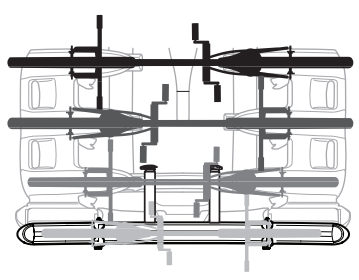

Thule VeloCompact 4th Bike Adapter 9261

For VeloCompact 926/927

> Instructions

i **Stützlast beachten**
Note towball capacity **xx kg**

VeloCompact
926/927

1**x2****x2****x2****x2****x2****x2****A****2.****B****C****2-3****D****2-3****2****x1****x2****x1****~355 mm****~355 mm****6 Nm**

3**4**

5

6

7

Key x1

x1

i

A