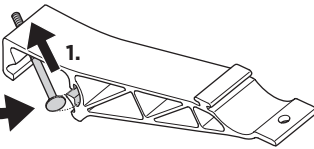

Thule VeloCompact 4th Bike Adapter 9261

For VeloCompact 926/927

> Instructions

i **Stützlast beachten**
Note towball capacity **xx kg**

VeloCompact
926/927

1**x2****x2****x2****x2****x2****x2****A****2.****B****C****2-3****D****2-3****2****x1****x2****x1****~355 mm****~355 mm****6 Nm**

3**4**

5

6

7

Key x1

x1

i

A