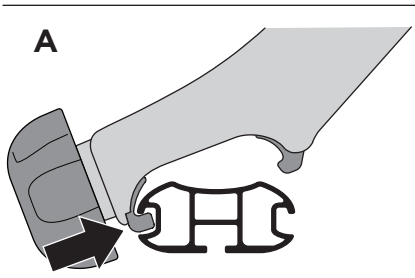

Thule VeloCompact 4th Bike Adapter 9261

For VeloCompact 926/927

> Instructions

i **Stützlast beachten**
Note towball capacity **xx kg**

VeloCompact
926/927

1**x2****x2****x2****x2****x2****x2****A****2.****B****C****2-3****D****2-3****2****x1****x2****x1****~355 mm****~355 mm****6 Nm**

3**4**

5

6

7

Key x1

x1

i

A