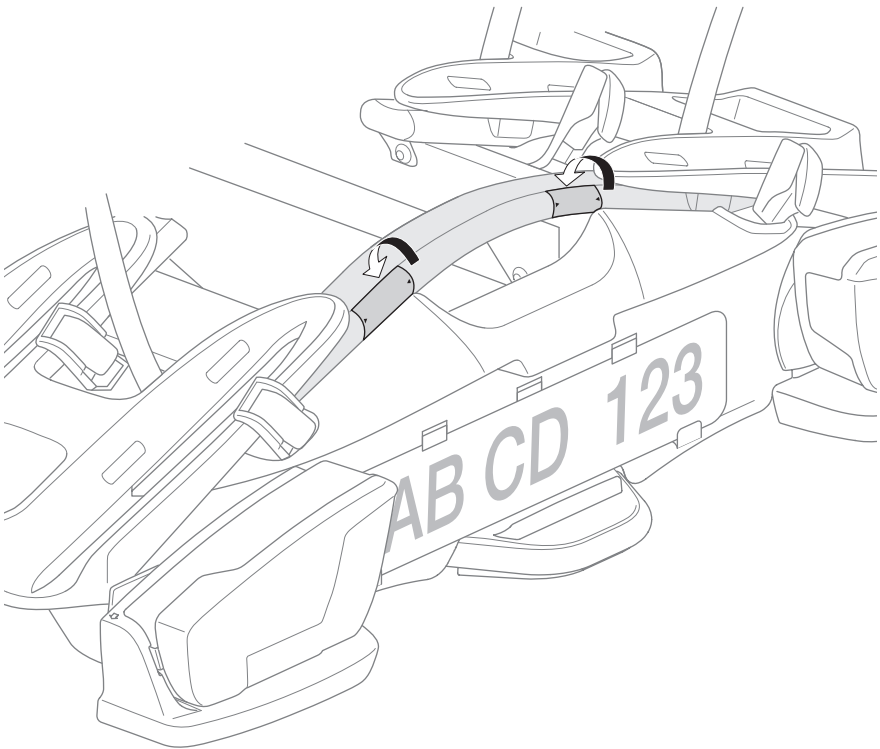

Thule VeloCompact 4th Bike Adapter 9261

For VeloCompact 926/927

> Instructions

i **Stützlast beachten**
Note towball capacity **xx kg**

VeloCompact
926/927

1**x2****x2****x2****x2****x2****x2****A****2.****B****C****2-3****D****2-3****2****x1****x2****x1****~355 mm****~355 mm****6 Nm**

3**4**

5

6

7

Key x1

x1

i

A