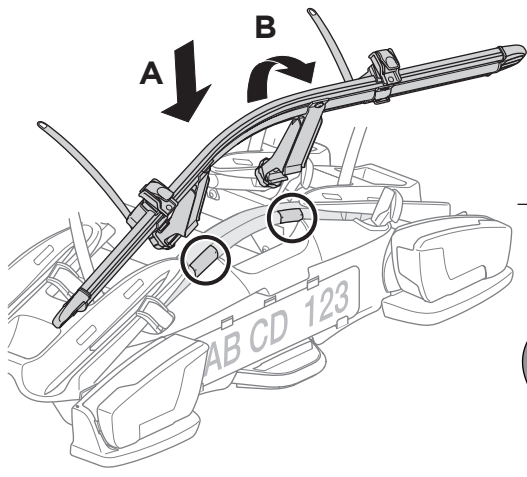

Thule VeloCompact 4th Bike Adapter 9261

For VeloCompact 926/927

> Instructions

i **Stützlast beachten**
Note towball capacity **xx kg**

VeloCompact
926/927

1**x2****x2****x2****x2****x2****x2****A****2.****B****C****2-3****D****2-3****2****x1****x2****x1****~355 mm****~355 mm****6 Nm**

3**4**

5

6

7

Key x1

x1

i

A