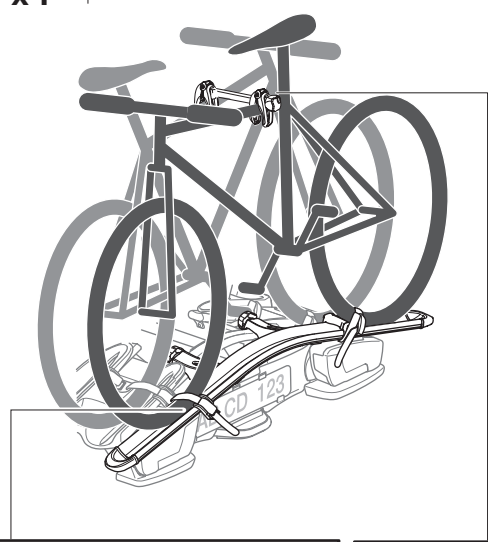

Thule VeloCompact 4th Bike Adapter 9261

For VeloCompact 926/927

> Instructions

i **Stützlast beachten**
Note towball capacity **xx kg**

VeloCompact
926/927

1**x2****x2****x2****x2****x2****x2****A****2.****B****C****2-3****D****2-3****2****x1****x2****x1****~355 mm****~355 mm****6 Nm**

3**4**

5

6

7

Key x1

x1

i

A