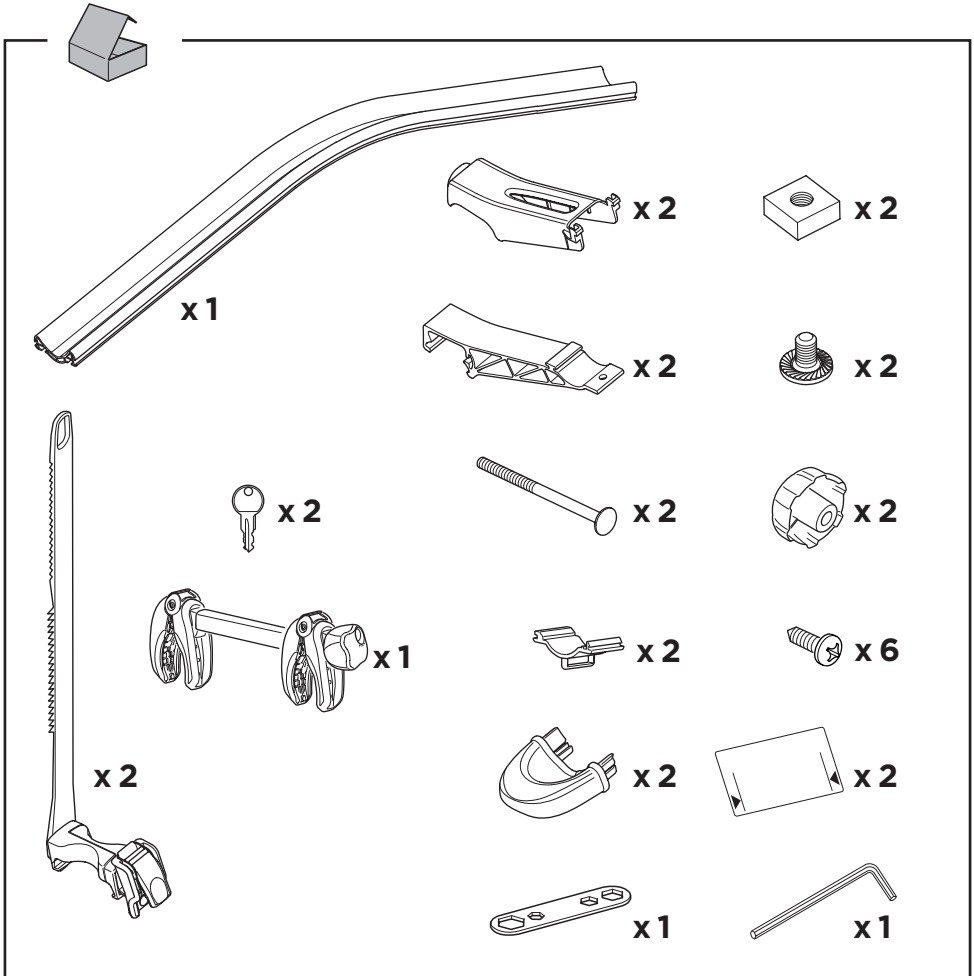

Thule VeloCompact 4th Bike Adapter 9261

For VeloCompact 926/927

> Instructions

i **Stützlast beachten**
Note towball capacity **xx kg**

VeloCompact
926/927

1**x2****x2****x2****x2****x2****x2****A****2.****B****C****2-3****D****2-3****2****x1****x2****x1****~355 mm****~355 mm****6 Nm**

3**4**

5

6

7

Key x1

x1

i

A