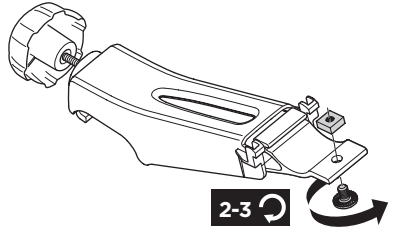

Thule VeloCompact 4th Bike Adapter 9261

For VeloCompact 926/927

> Instructions

i **Stützlast beachten**
Note towball capacity **xx kg**

VeloCompact
926/927

1**x2****x2****x2****x2****x2****x2****A****2.****B****C****2-3****D****2-3****2****x1****x2****x1****~355 mm****~355 mm****6 Nm**