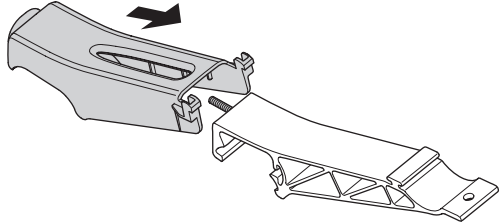

Thule VeloCompact 4th Bike Adapter 9261

For VeloCompact 926/927

> Instructions

i **Stützlast beachten**
Note towball capacity **xx kg**

VeloCompact
926/927

1**x2****x2****x2****x2****x2****x2****A****2.****B****C****2-3****D****2-3****2****x1****x2****x1****~355 mm****~355 mm****6 Nm**

3**4**

5

6

7

Key x1

x1

i

A