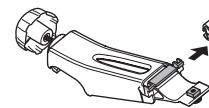

Thule VeloCompact 4th Bike Adapter 9261

For VeloCompact 926/927

> Instructions

i **Stützlast beachten**
Note towball capacity **xx kg**

VeloCompact
926/927

1**x2****x2****x2****x2****x2****x2****A****2.****B****C****2-3****D****2-3****2****x1****x2****x1****~355 mm****~355 mm****6 Nm**