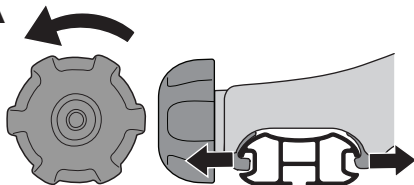

Thule VeloCompact 4th Bike Adapter 9261

For VeloCompact 926/927

> Instructions

i **Stützlast beachten**
Note towball capacity **xx kg**

VeloCompact
926/927

1**x2****x2****x2****x2****x2****x2****A****2.****B****C****2-3****D****2-3****2****x1****x2****x1****~355 mm****~355 mm****6 Nm**

3**4**

5

6

7

Key x1

x1

i

A