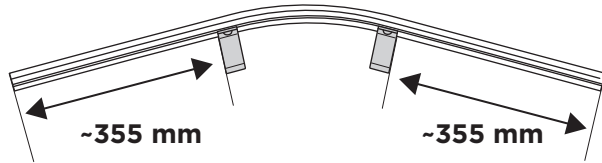

Thule VeloCompact 4th Bike Adapter 9261

For VeloCompact 926/927

> Instructions

i **Stützlast beachten**
Note towball capacity **xx kg**

VeloCompact
926/927

1**x2****x2****x2****x2****x2****x2****A****2.****B****C****2-3****D****2-3****2****x1****x2****x1****~355 mm****~355 mm****6 Nm**