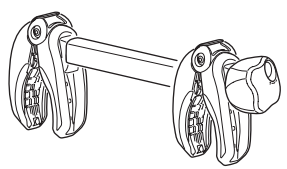

Thule VeloCompact 4th Bike Adapter 9261

For VeloCompact 926/927

> Instructions

i **Stützlast beachten**
Note towball capacity **xx kg**

VeloCompact
926/927

1**x2****x2****x2****x2****x2****x2****A****2.****B****C****2-3****D****2-3****2****x1****x2****x1****~355 mm****~355 mm****6 Nm**

3**4**

5

6

7

Key x1

x1

i

A