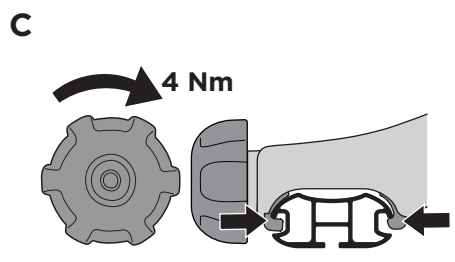

Thule VeloCompact 4th Bike Adapter 9261

For VeloCompact 926/927

> Instructions

i **Stützlast beachten**
Note towball capacity **xx kg**

VeloCompact
926/927

1**x2****x2****x2****x2****x2****x2****A****2.****B****C****2-3****D****2-3****2****x1****x2****x1****~355 mm****~355 mm****6 Nm**

3**4**

5

6

7

Key x1

x1

i

A