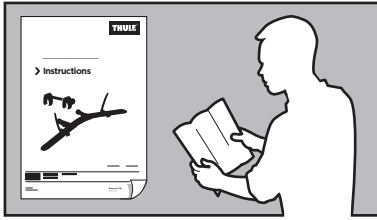

Thule VeloCompact 4th Bike Adapter 9261

For VeloCompact 926/927

> Instructions

i **Stützlast beachten**
Note towball capacity **xx kg**

VeloCompact
926/927

1**x2****x2****x2****x2****x2****x2****A****2.****B****C****2-3****D****2-3****2****x1****x2****x1****~355 mm****~355 mm****6 Nm**