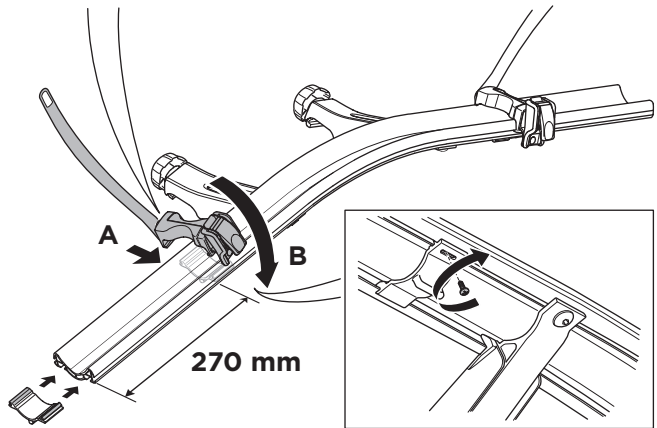

Thule VeloCompact 4th Bike Adapter 9261

For VeloCompact 926/927

> Instructions

i **Stützlast beachten**
Note towball capacity **xx kg**

VeloCompact
926/927

1**x2****x2****x2****x2****x2****x2****A****2.****B****C****2-3****D****2-3****2****x1****x2****x1****~355 mm****~355 mm****6 Nm**

3**4**

5

6

7

Key x1

x1

i

A