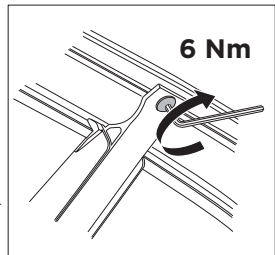

Thule VeloCompact 4th Bike Adapter 9261

For VeloCompact 926/927

> Instructions

i **Stützlast beachten**
Note towball capacity **xx kg**

VeloCompact
926/927

1**x2****x2****x2****x2****x2****x2****A****2.****B****C****2-3****D****2-3****2****x1****x2****x1****~355 mm****~355 mm****6 Nm**

3**4**

5

6

7

Key x1

x1

i

A