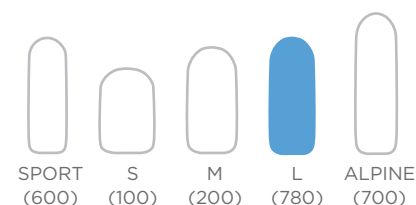

THULE PACIFIC BOXLINE

5 years warranty
Jahre Garantie
ans de garantie
años de garantía

CITY CRASH
Complies with DIN/ISO norm